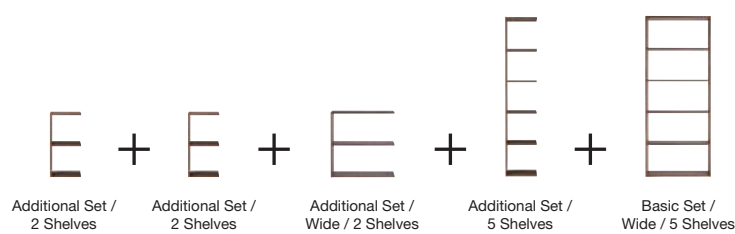

Stacking Shelf

A shelf which can be extended both vertically and horizontally to suit various needs. As this shelf does not have a rear panel, it can be used as a bookshelf, a decorative shelf, or even as a room dividing shelf. A wide type is also available to suit different applications.

Extending shelves vertically or horizontally

By combining a basic set with additional sets, you can extend the shelves vertically and horizontally to achieve your desired configuration. MUJI's storage items fit nicely in these shelves.

Stainless Steel Unit Shelf

Stainless Steel Unit Shelves made with selectable parts to match your style and usage. Create your own functional shelf for any purpose, from laundry rack to wardrobe, bookshelf, and desk.

Combine to your desired configuration

Choose from 3 sizes with 2 widths, the pine unit shelf can be configured to how you want to use it. Using special parts such as wardrobe bars together with MUJI's storage items, create an open shelf that is easy to use.